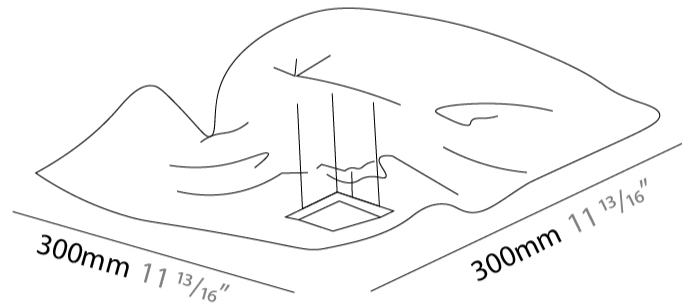

CRASH SURFACE

D132047- _____

base number

1. To build a product code in our configurator select the specify button on the base model # product page
2. To build a manual product code on this datasheet choose from the options listed below in blue font and add the suffix to the base model #

GENERAL

Series: Crash

Brand: Knikerboker

Division: Design

Mounting Type: Surface

Mounting Location: Ceiling

PHYSICAL

Shape: Rectangle

Length (mm): 300

Length (in): 11 ¹³/₁₆

Width (mm): 300

Width (in): 11 ¹³/₁₆

Light Distribution: Indirect

Fixture Finish: EWH / EBK / MAN / COF / PRD / SLF / GLF / CLF / BRL / EWS / EWG / EWC / EWR / EBS / EBG / EBC / EBC / EBB / MAS / MAD / MAC / MAB / COS / CGO / CCL / CBL / PRS / PRG / PRC / PRB

Fixture Material: Metal

ELECTRICAL

Lamp Type: LED

Input Wattage (W): 10.5

Total Output Wattage (W): 10

Dimming: Tri-Mode (Non-Dimming and Phase Dimming (120Vac only) and 0-10V Dimming)

Driver Included: Yes

Driver Location: Integrated

Driver Type: Constant Current - Universal

Driver Class: Class 2

Input Voltage (V): 120 - 277

Constant Current (MA): 250

Upon Request: 0-10Vdc dimming / Phase dimming @120Vac only / 277Vac

LED

Number of LEDs: 1

Color Temperature (°K): 3000

Max. Delivered Lumen (lm): 1100

CRI: >85 CRI

Lamp Life (hrs): 50000

OPTICAL

RATINGS AND CERTIFICATIONS

Certified By: Certified for North American Standards

IP rating: IP20

D