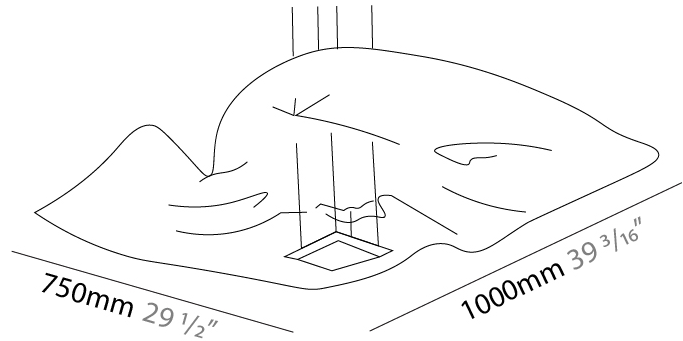

GENERAL

Series: Crash _____
Brand: Knikerboker _____
Division: Design _____
Mounting Type: Surface _____
Mounting Location: Ceiling _____

PHYSICAL

Shape: Rectangle _____
Length (mm): 750 _____
Length (in): 29 1/2 _____
Width (mm): 750 _____
Width (in): 29 1/2 _____
Extension (mm): 150 _____
Extension (in): 5 7/8 _____
Light Distribution: Indirect _____
Fixture Finish: EWH / EBK / MAN / COF / PRD / SLF / GLF / CLF / BRL / EWS / EWG / EWC / EWR / EBS / EBG / EBC / EBC / EBB / MAS / MAD / MAC / MAB / COS / CGO / CCL / CBL / PRS / PRG / PRC / PRB _____
Fixture Material: Metal _____

ELECTRICAL

Lamp Type: LED _____
Input Wattage (W): 21 _____
Total Output Wattage (W): 20 _____
Dimming: Tri-Mode (Non-Dimming and Phase Dimming (120Vac only) and 0-10V Dimming) _____
Driver Included: Yes _____
Driver Location: Integrated _____
Driver Type: Constant Current - Universal _____
Driver Class: Class 2 _____
Input Voltage (V): 120 - 277 _____
Constant Current (MA): 250 _____
Upon Request: 0-10Vdc dimming / Phase dimming @120Vac / 277Vac _____

LED

Number of LEDs: 2 _____
Color Temperature (°K): 3000 _____
Max. Delivered Lumen (lm): 1100 _____
CRI: >85 CRI _____
Lamp Life (hrs): 50000 _____

OPTICAL

RATINGS AND CERTIFICATIONS

Certified By: Certified for North American Standards _____
IP rating: IP20 _____